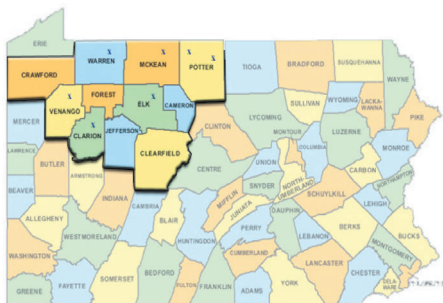

BC3 @ Upper Allegheny

Opens in January of 2011

Butler County Community College

Pennsylvania's Fastest Growing Community College is Now Serving 11 Counties in the Northwest/Central Region of PA

Locations

Main Satellite Location: Jefferson County Career Center, Reynoldsville

Branch Satellite Locations: Potter CEC at the Vo-Tech, Port Allegany
CEC of Elk & Cameron Counties, St. Marys
Warren-Forest Higher Ed Council, Warren
Clarion County Career Center, Shippenville

Classes Start on January 18, 2011

Start Your Education @ BC3

BC3 Offers 2-Year Associate Degrees

70% of BC3's Students Transfer on to 4-Year Colleges and Universities to Earn a Bachelor's Degree

Choose From 11 Online and Traditional Classes